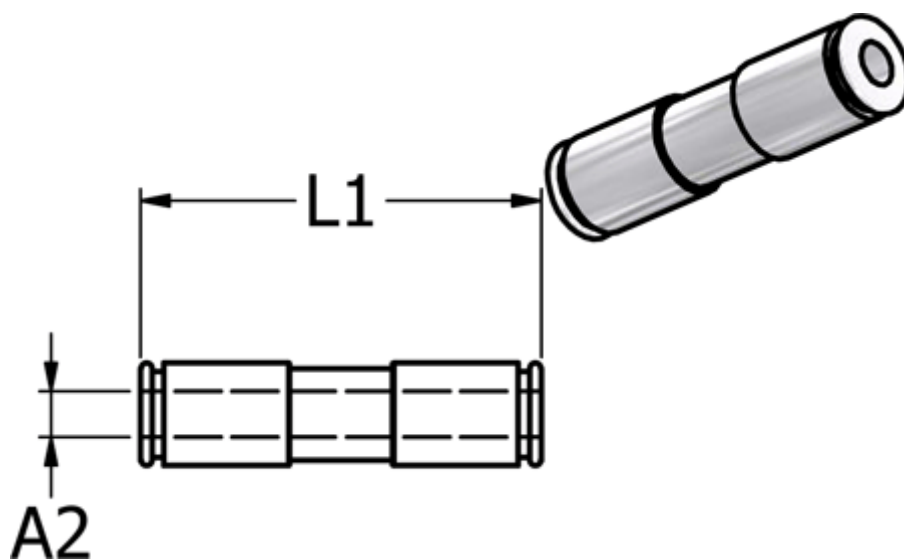

Data Sheet

Article number: 586847006

Description: Metal Push-in fitting 847.006, Ø6-Ø6
Straight connector with FPM O-ring

Measures

Ext. hose diameter A2 =	6
L1 =	33